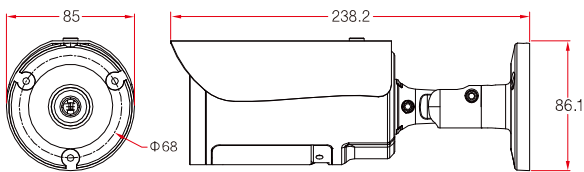

DIMENSION Unit : mm

FEATURES

- Support intelligent analysis: target count, item left/lost, area detection, line crossing;
- Adopt Linux embedded operating system, low bit rate, low power consumption, stable and reliable;
- H.265 video coding, high compression ratio, good picture quality; support dynamic rate control;
- Support Onvif protocol, proprietary protocol Slink secure connection and Digest security authentication;
- Short video delay and the video high-speed motion picture is clear and smooth;
- High-performance 3D digital noise reduction and edge enhancement;
- 10/100M adaptive, support network protocols such as

MODEL	AE-350	
BASIC PARAMETER		
Image Sensor	1/2.7" SC5235	
Chipset	MSC316DM	
Effective Pixels	5MP	
Min. Illumination	Color : 0.1Lux@F1.2 ; B&W : 0Lux@F1.2 (IR on)	
IR Distance	40-50M (4 x IR III Array IR Lamps)	
Lens	D14 2.8-12mm motorised lens	
Noise Reduction	3D digital noise reduction	
WDR	Support WDR (D-WDR) , > 80db	
BLC	Support	
S/N Ratio	≥50db(AGC closed)	
Image Settings	Support for brightness, contrast, saturation, white balance, AWB (automatic white balance), AGC (automatic gain), AE (automatic exposure); support privacy area; normal / 90 ° / 270 ° image rotation; Automatic, manual color to black and other switches.	
AUDIO / VIDEO ENCODING		
Encoding Format	H.265 Main Profile Encoding ; H.264 Baseline/ Main Profile/High Profile Encoding	
Image Resolution	Main stream	2592×1944, 15 fps 2592×1520, 20 fps
	Sub stream	704×576, 15-25 fps 640×480, 15-25 fps
Video Bit Rate	32Kbps-16Mbps continuously adjustable, support CBR / VBR	
Overlay	Channel name, date time, steam info; position is adjustable.	
DATA TRANSMISSION & STORAGE		
Data Storage	Video、 Image	
Storage Mechanism	Manual, automatic (cycle, timing, alarm switch, motion detection)	
Alarm Data Transmission	FTP, E-mail, Browser, Management software	
Protocol	TCP/IP,UDP,HTTP,DHCP,RTSP,DDNS,NTP,PPPOE,UPNP,SMTP,ONVIF	
Access Standard	ONVIF Protocol; SDK	
Smart Functions	Target count, item left/lost, area detection, line crossing;	
Client Browse	Support IE6.0 and above browser, support 8 users concurrent access (MAX)	
P2P Remote	AEeye2.0 supports iPhone, iPad, Android system smartphone	
Other	Support corridor mode to increase monitoring area in vertical and long environment	
PORT		
Network	RJ45, 10M/100M network adaptive	
GENERAL		
Operation T/H	-20°C ~ 55°C/0%-90%	
Waterproof	IP66	
Power Supply	DC12V /POE	
Power Consumption	<10W (MAX)	
Dimension (mm)	Camera: 85(W)*86.1(H)*238.2(L)mm With Package: 280mm(L)* 125mm(W)* 110mm(H)	
Weight/PCS (g)	N.W.: 950g Packing: 1100g	
Outside Carton	18 pcs/carton. Dimension : 585mm(L)* 400mm(W)* 365mm(H) Weight : 20kg